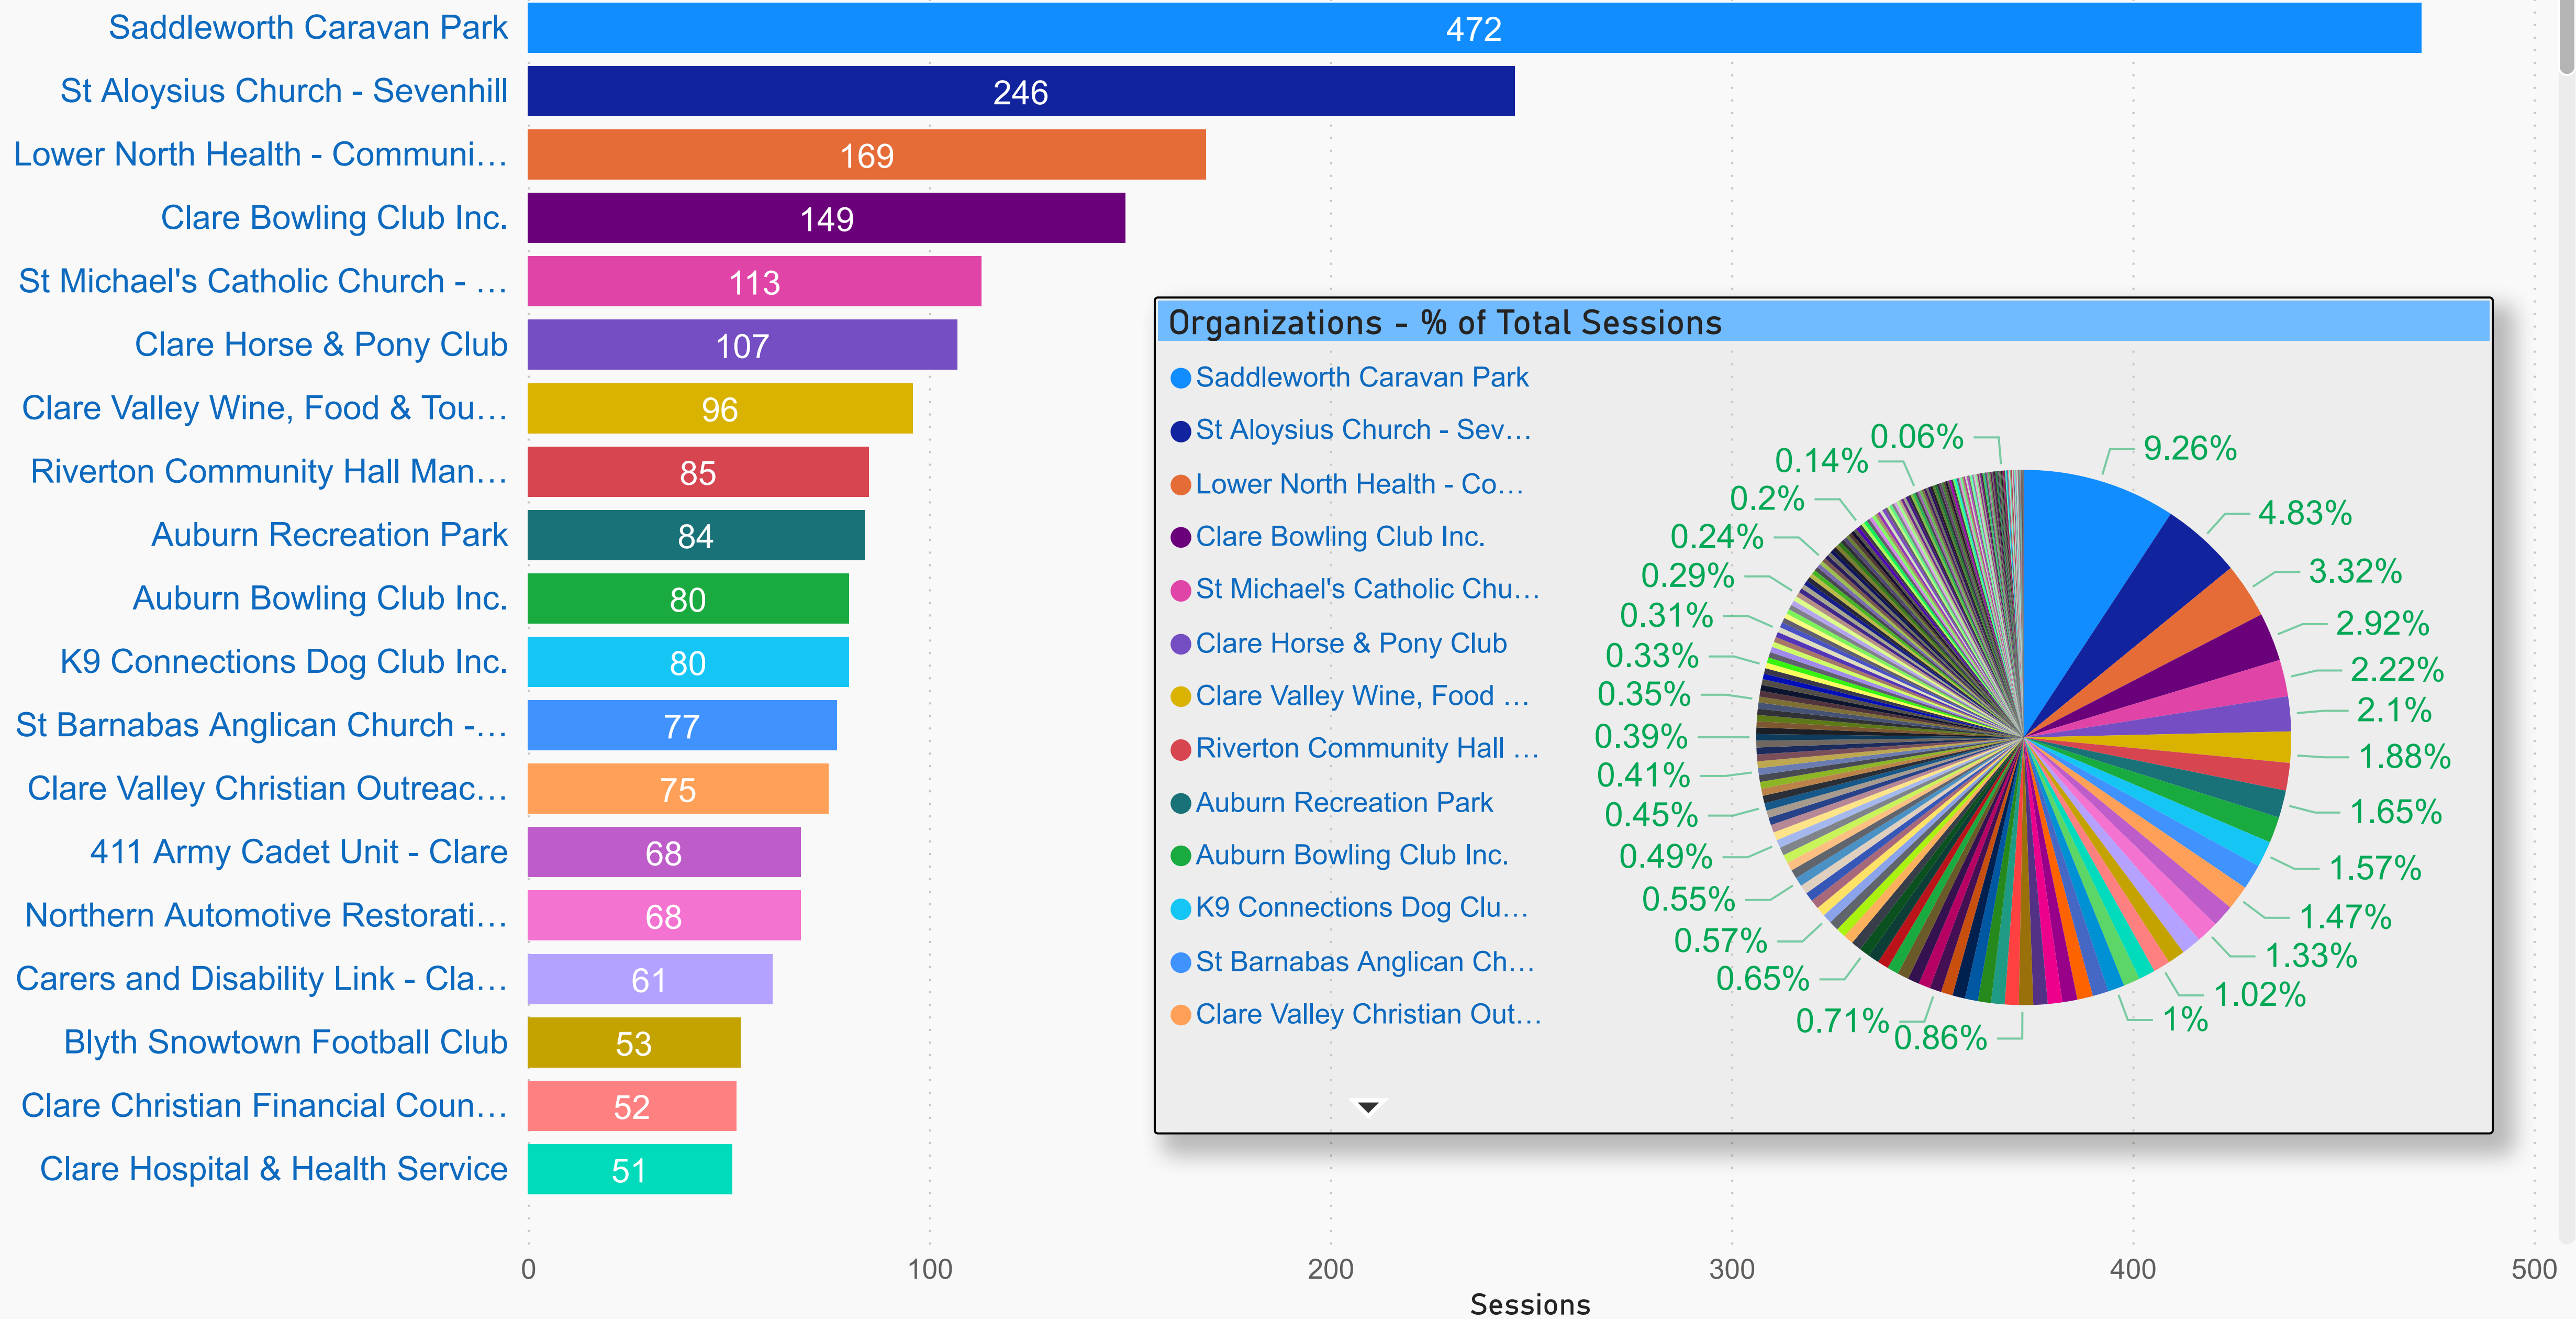

# Clare Gilbert Valley Council - Organization Count by Primary Category (FY 2020-2021)

Count of Organization

# Clare Gilbert Valley Council (Sessions by count - FY 2020-2021)

Organization	Sessions
Zonta Club of Clare & Districts Inc. (Closed 2019)	6
Zion Lutheran Church - Saddleworth	6
Wooroora Lodge 21 - Riverton (CLOSED 2015)	7
WISE Employment Clare	7
Winkler Park Development Committee	11
Watervale Tennis Club	21
Watervale Primary School	3
Watervale Post Office	1
Watervale Community Association Inc	44
Watervale Bowling Club Inc. (Status Unknown 2018)	8
Waterloo Soldiers Memorial Hall Committee	35
Vineyard Lutheran School Clare Valley	46
Valley Function Centre	6
Uniting Church - Clare	35
U3A Lower North Inc.	4
Trinity Lutheran Church - Black Springs (CLOSED 2020)	1
The Valley's Lifestyle Centre	10
The Gums Horse & Pony Club	16
The Gums Child Care Centre	1
Tarlee Uniting Church	8
Tarlee Tennis Club	15
Tarlee Primary School	14
Tarlee Hall and Community Services	36
Tarlee Eightball Club	1
Tarlee Bowling Club	1
<b>Total</b>	<b>5098</b>