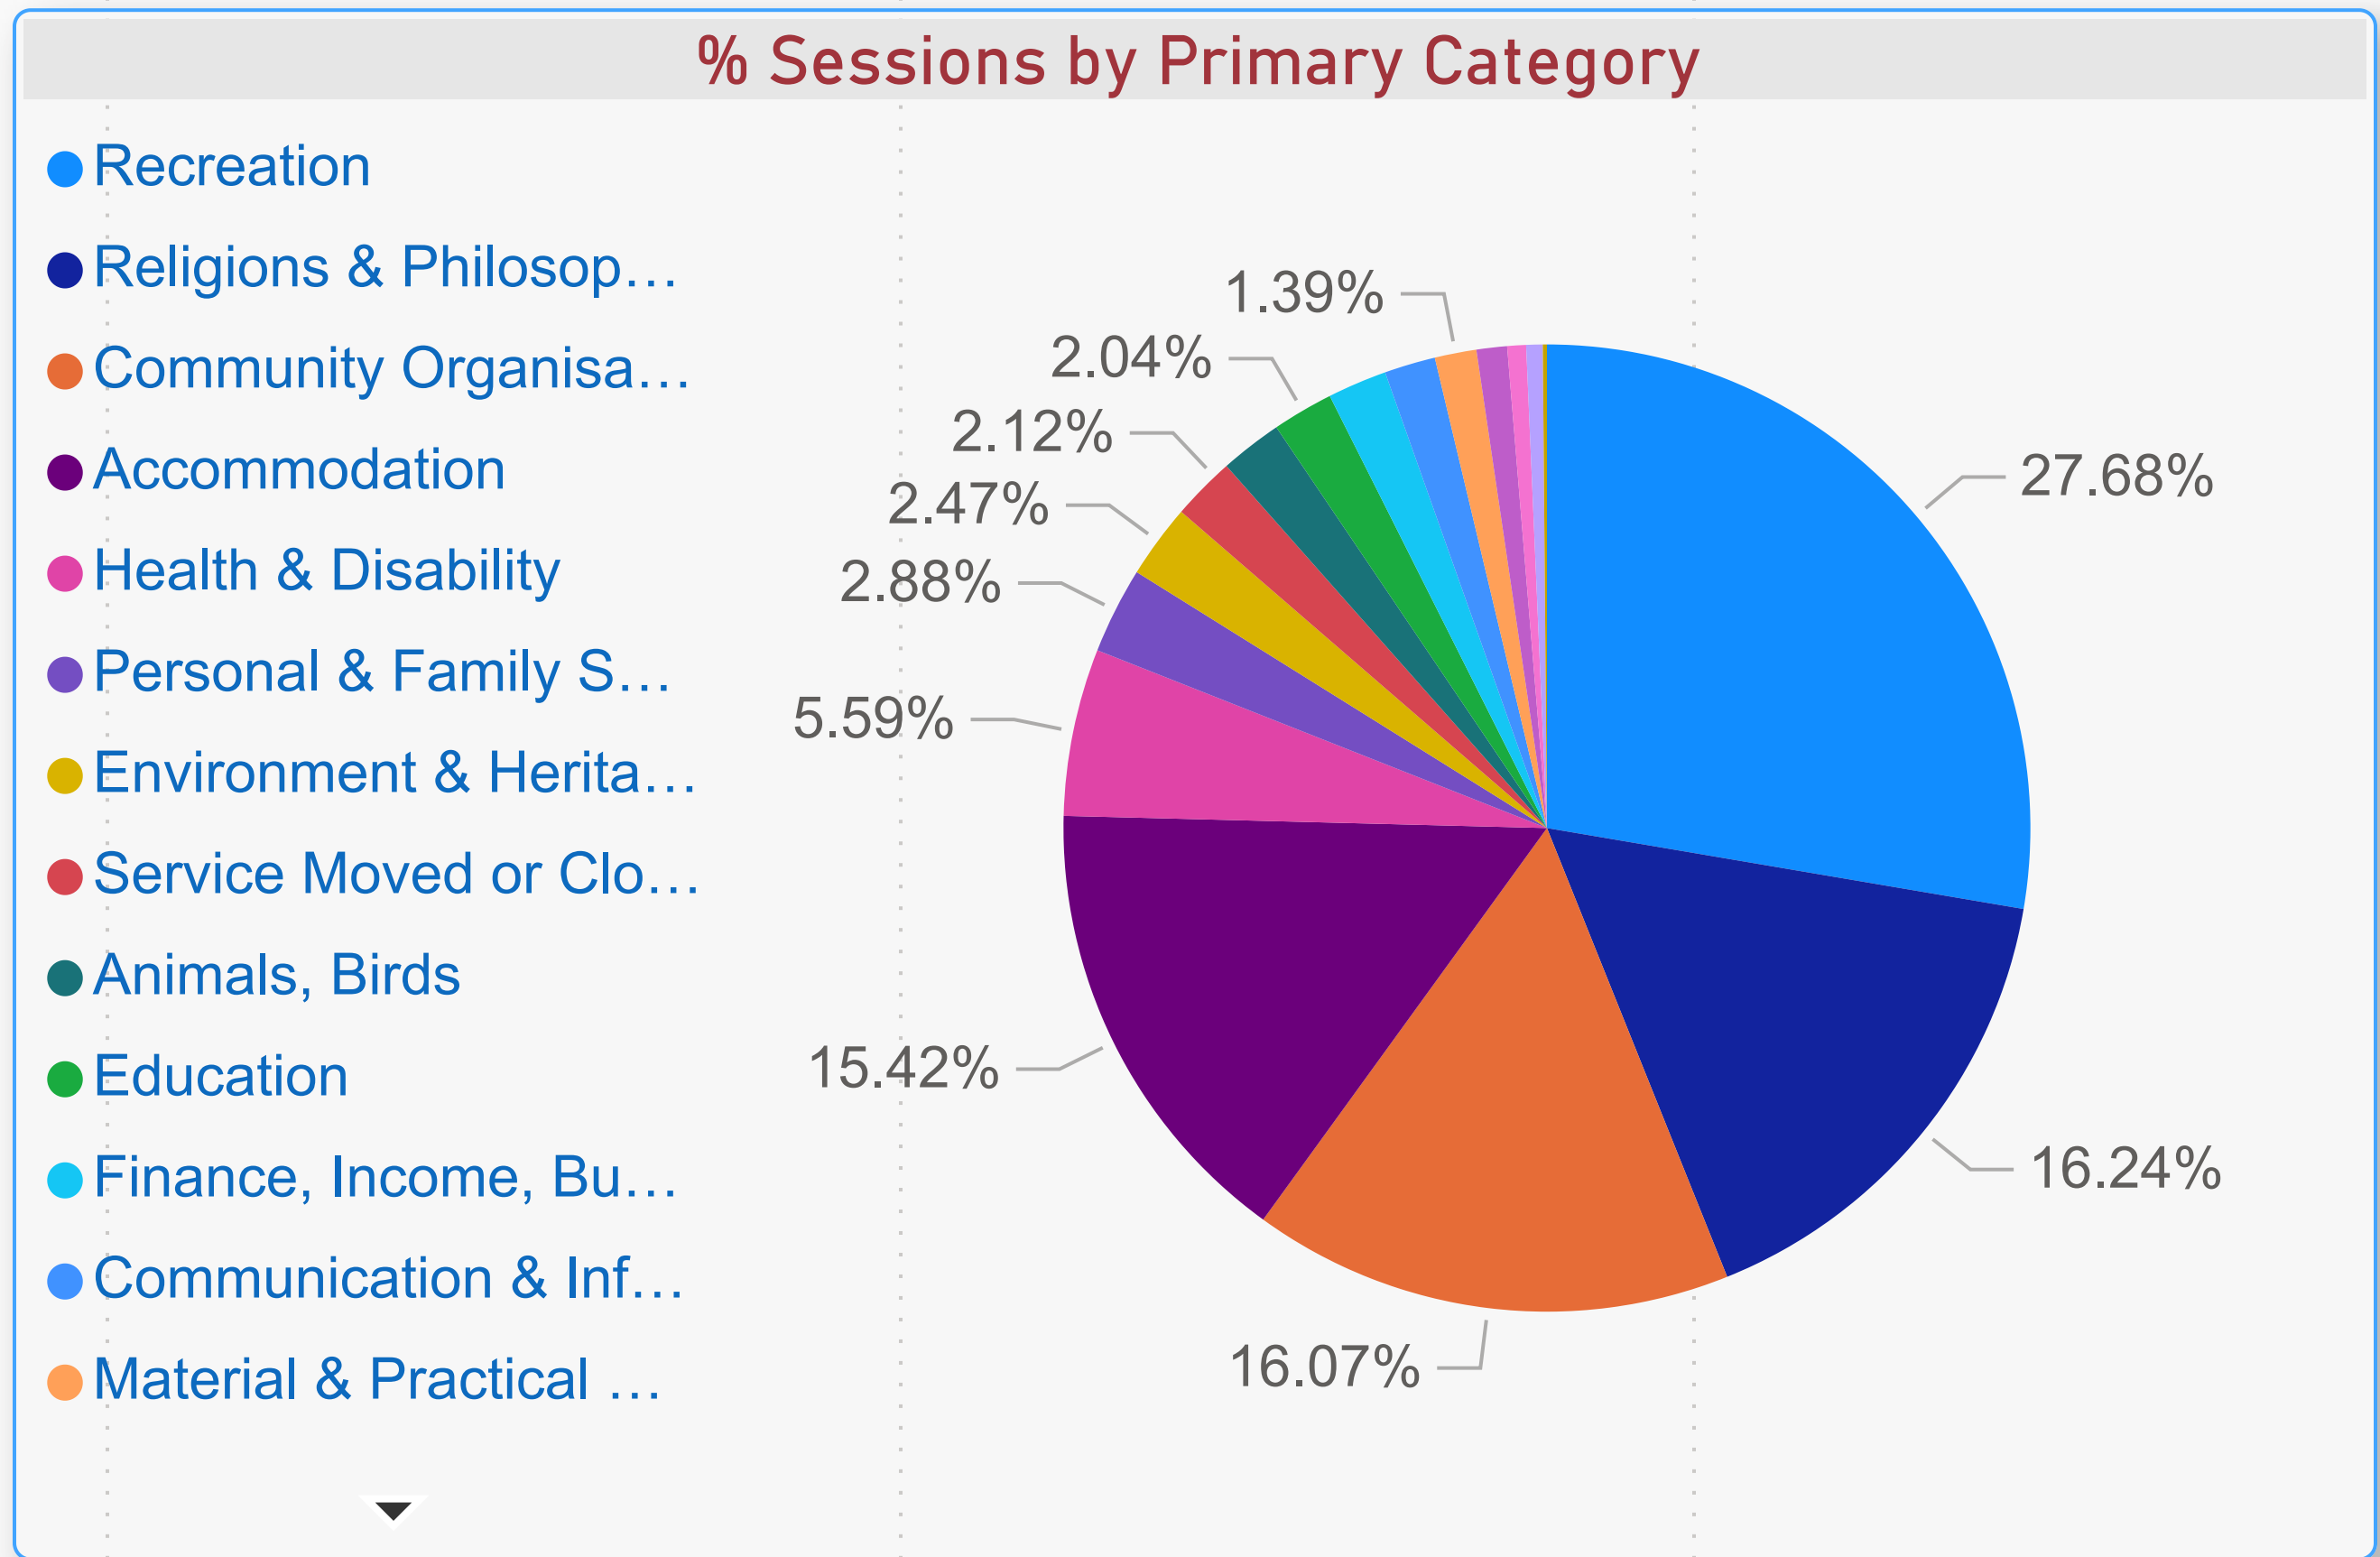

# Clare Gilbert Valley Council - Organization Count by Primary Category (FY 2020-2021)

Count of Organization

# Clare Gilbert Valley Council (Sessions by count - FY 2020-2021)